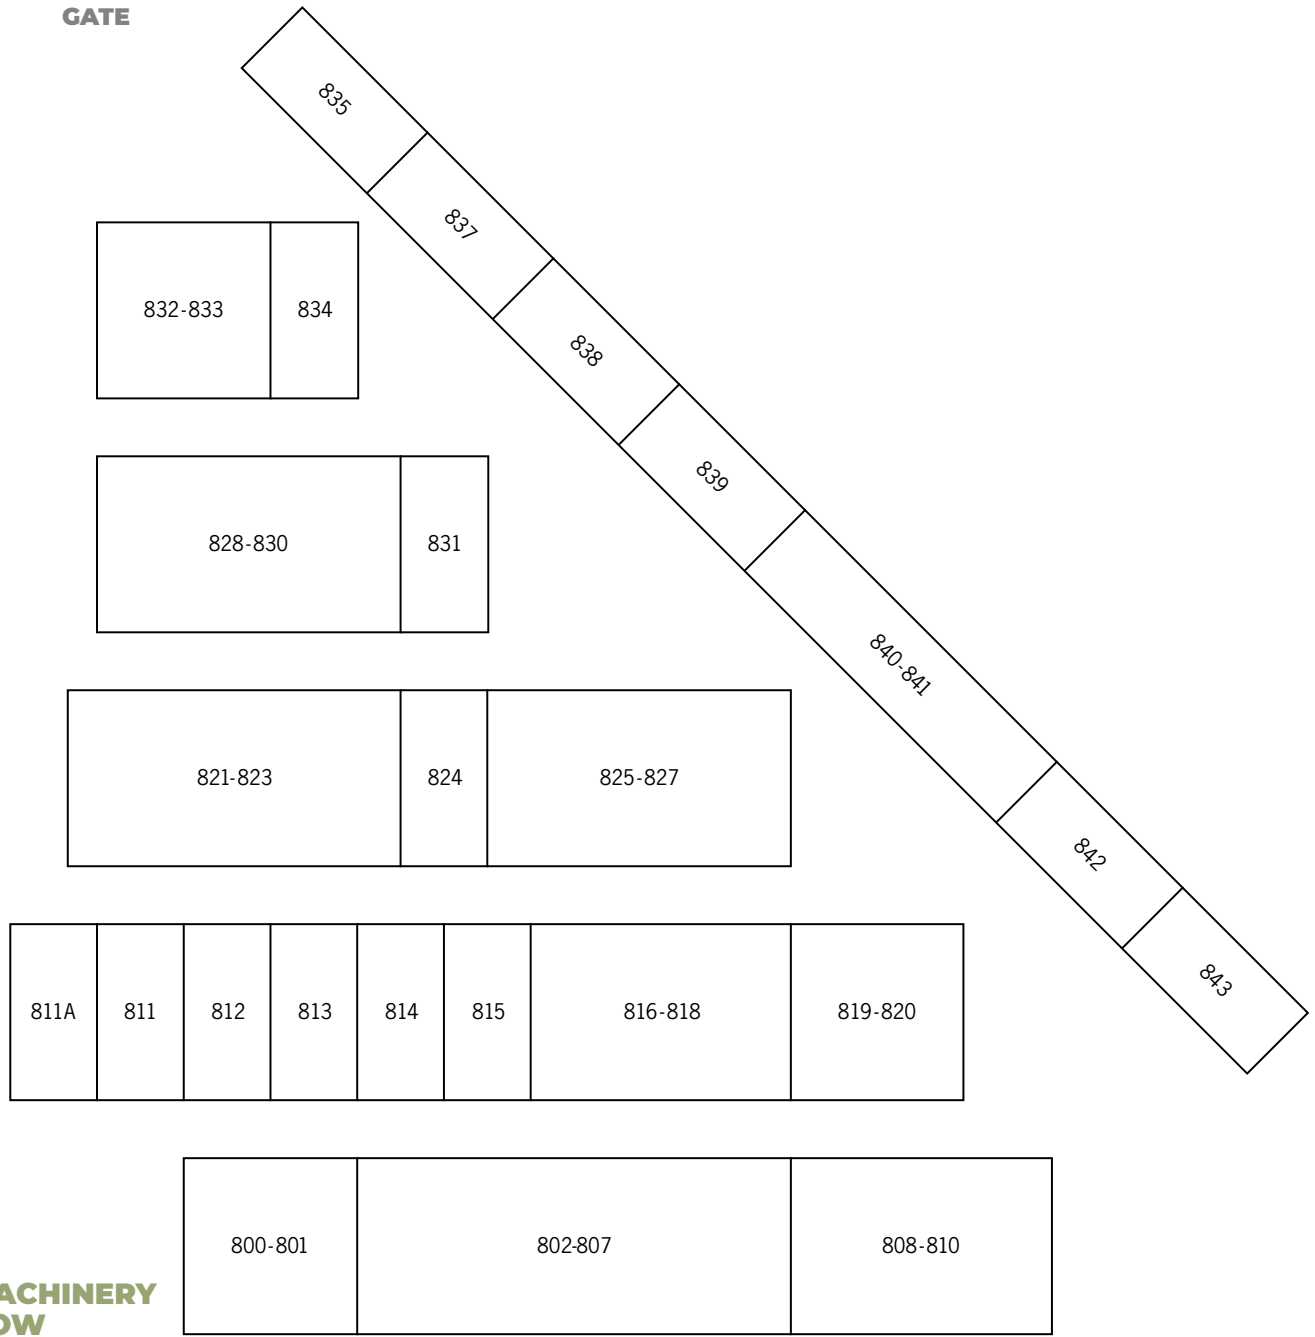

NORTH GATE

MACHINERY ROW